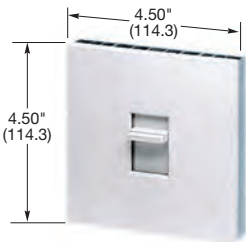

1500 and 2000W Dimmer
Fits Single-Gang Wall Boxes.
AS153 and AS203