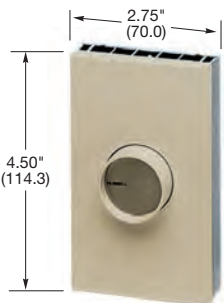

Switches

600 to 2000 Watts, 120 Volts AC 60Hz

Slide and Rotary Control Dimmers

600 and 1000W Dimmer
Fits Single-Gang Wall Boxes.
AS63 and AS103

1500 and 2000W Dimmer
Fits Single-Gang Wall Boxes.
AS153 and AS203

600 and 1000W Dimmer
Fits Single-Gang Wall Boxes.
AR61 and AR101

1500 and 2000W Dimmer
Fits Single-Gang Wall Boxes.
AR151 and AR201

Architectural Grade, Incandescent Preset Slide Control Dimmers

Description	Color	Rating	Catalog Number
Single pole/three way - preset.	White	600W, 120V AC, 60Hz	AS63
Single pole/three way - preset.	White	1000W, 120V AC, 60Hz	AS103
Single pole/three way - preset.	White	1500W, 120V AC, 60Hz	AS153
Single pole/three way - preset.	White	2000W, 120V AC, 60Hz	AS203

Accessories

Description	Color	Catalog Number
Small plate kit for 600W and 1000W models.	Ivory	AS1I
Includes non-metallic trimplate and slide.	White	AS1W
Large plate kit for 1500W and 2000W models.	Ivory	AS2I
Includes non-metallic trimplate and slide.	White	AS2W