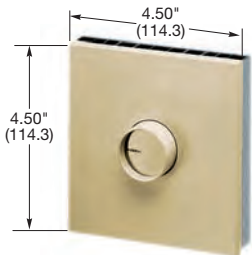

Switches

600 to 2000 Watts, 120 Volts AC 60Hz

Slide and Rotary Control Dimmers

600 and 1000W Dimmer
Fits Single-Gang Wall Boxes.
AS63 and AS103

1500 and 2000W Dimmer
Fits Single-Gang Wall Boxes.
AS153 and AS203

600 and 1000W Dimmer
Fits Single-Gang Wall Boxes.
AR61 and AR101

1500 and 2000W Dimmer
Fits Single-Gang Wall Boxes.
AR151 and AR201

Architectural Grade, Incandescent Preset Slide Control Dimmers

Description	Color	Rating	Catalog Number
Single pole/three way - preset.	White	600W, 120V AC, 60Hz	AS63
Single pole/three way - preset.	White	1000W, 120V AC, 60Hz	AS103
Single pole/three way - preset.	White	1500W, 120V AC, 60Hz	AS153
Single pole/three way - preset.	White	2000W, 120V AC, 60Hz	AS203